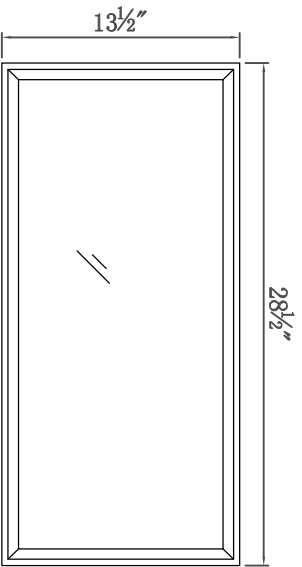

Top view

DWG. NO.

MODEL NO:

ME71034G

SPEC NO:

QUANTITY:

DATE:

CHECKED BY:

FOR PROPOSAL ONLY ALL DIMENSIONS TO BE VERIFIED

PROJECT:

COLOR:

FINISH:

REVISIONS

1	
2	
3	
4	
5	
6	

ELEGANT
FURNITURE & LIGHTING™

500-550 E. Erie Avenue

Philadelphia PA 19134

1-888-388-3390