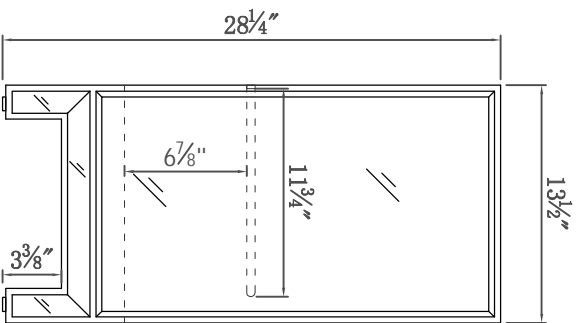

Side view

DWG. NO.

MODEL NO:

ME71034G

SPEC NO:

QUANTITY:

DATE:

CHECKED BY:

FOR PROPOSAL ONLY ALL DIMENSIONS TO BE VERIFIED

PROJECT:

COLOR:

FINISH:

REVISIONS

1	
2	
3	
4	
5	
6	

ELEGANT
FURNITURE & LIGHTING™

500-550 E. Erie Avenue

Philadelphia PA 19134

1-888-388-3390